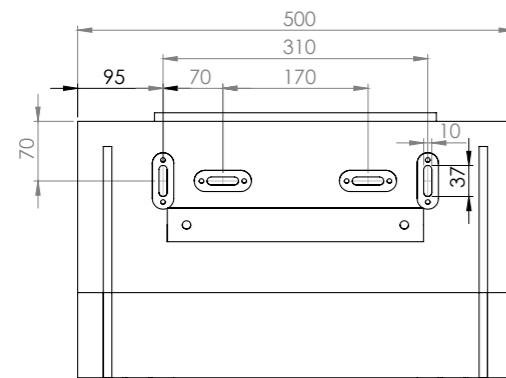

MoonBox 50 angle 100°

MOON BOX STANDARD 50

Box volume: 51 l
Pocket volume: 12,75 l
Total volume: 63,75 l
Weight: 4,52 kg