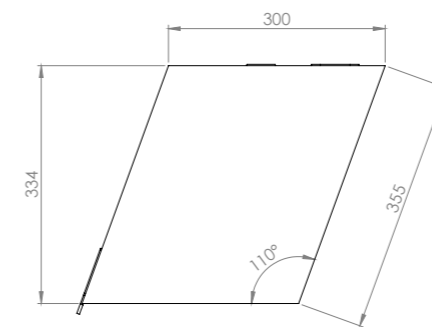

MoonBox 90 angle 108°

Box volume: 95 l
Pocket volume: 23,75 l
Total volume: 118,75 l
Weight: 7,13 kg

Box volume: 91 l
Pocket volume: 22,75 l
Total volume: 113,75 l
Weight: 6,7 kg

Compatible car models:

Ford Transit MK8 H2, H3, R/AWD, FWD (since 2013)

MoonBox 90 angle 110°

Box volume: 91 l
Pocket volume: 22,75 l
Total volume: 113,75 l
Weight: 6,9 kg

Box volume: 91 l
Pocket volume: 22,75 l
Total volume: 113,75 l
Weight: 6,7 kg

Compatible car models:

- Mercedes Sprinter 901
- Mercedes Sprinter 902
- Mercedes Sprinter 904 (until 2006)
- Mercedes Sprinter 906
- Mercedes Sprinter 907
- Volkswagen Crafter (2007-2016)
- Volkswagen LT (since 2016)
- Volkswagen Transporter T5, T6, T6.1 to adapt