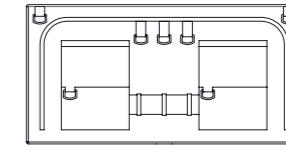

MoonBox 70 angle 110°

MOON BOX STANDARD 70

MOON BOX ADVENTURE 70

Box volume: 71 l
Pocket volume: 17,75 l
Total volume: 88,75 l
Weight: 5,99 kg

Box volume: 71 l
Pocket volume: 17,75 l
Total volume: 88,75 l
Weight: 5,67 kg