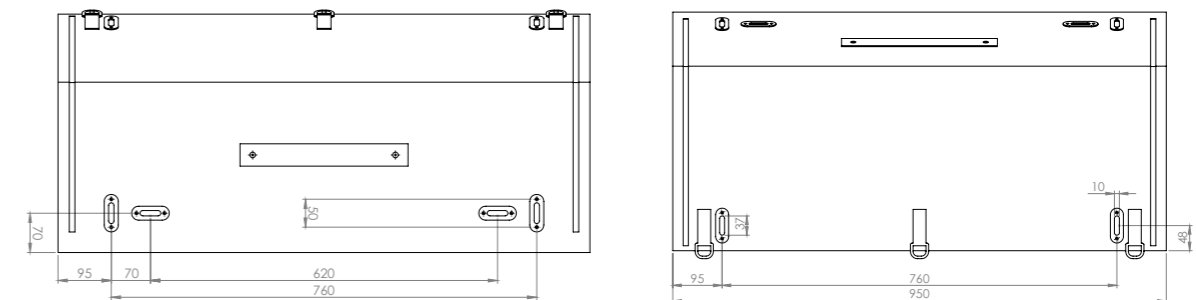

Compatible car models:

- Mercedes Sprinter 901
- Mercedes Sprinter 902
- Mercedes Sprinter 904 (until 2006)
- Mercedes Sprinter 906
- Mercedes Sprinter 907
- Volkswagen Crafter (2007-2016)
- Volkswagen LT (since 2016)
- Volkswagen Transporter T5, T6, T6.1 to adapt