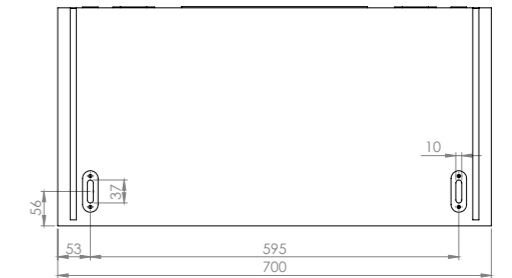

MoonBox 70

Standard

Adventure

MoonBox 70 angle 90°

MOON BOX ADVENTURE 70

Box volume: 71 l
Pocket volume: 17,75 l
Total volume: 88,75 l
Weight: 5,51 kg

Maximum self load

5 KG

12 KG

MoonBox 70 angle 100°

MOON BOX STANDARD 70

MOON BOX ADVENTURE 70

Box volume: 71 l
 Pocket volume: 17,75 l
 Total volume: 88,75 l
 Weight: 5,78 kg

Box volume: 71 l
 Pocket volume: 17,75 l
 Total volume: 88,75 l
 Weight: 5,23 kg