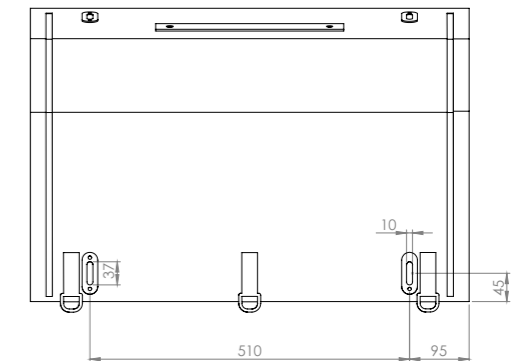

MoonBox 70 angle 100°

MOON BOX STANDARD 70

MOON BOX ADVENTURE 70

Box volume: 71 l
Pocket volume: 17,75 l
Total volume: 88,75 l
Weight: 5,78 kg

Box volume: 71 l
Pocket volume: 17,75 l
Total volume: 88,75 l
Weight: 5,23 kg

Maximum self load

5 KG
12 KG

Compatible car models:

MAN TGE since 2017
Volkswagen Crafter ver II since 2016, H2, H3

MoonBox 70 angle 103°

MOON BOX STANDARD 70

MOON BOX ADVENTURE 70

Box volume: 74 l
Pocket volume: 18,5 l
Total volume: 92,5 l
Weight: 5,78 kg

Box volume: 74 l
Pocket volume: 18,5 l
Total volume: 92,5 l
Weight: 6,22 kg

Maximum self load

5 KG
12 KG

Compatible car models:

RAM ProMaster (since 2013)
Fiat Ducato version III (since 2006)
Citroen Jumper version II (since 2006)
Peugeot Boxer version II (since 2006)