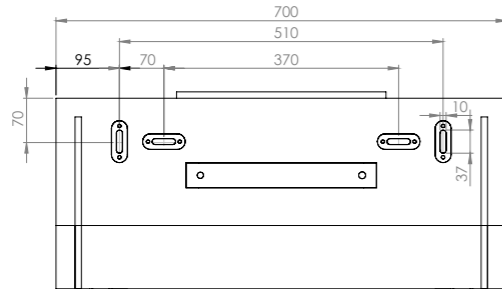

12 KG

MoonBox 70 angle 100°

MOON BOX STANDARD 70

MOON BOX ADVENTURE 70

Box volume: 71 l
 Pocket volume: 17,75 l
 Total volume: 88,75 l
 Weight: 5,78 kg

Box volume: 71 l
 Pocket volume: 17,75 l
 Total volume: 88,75 l
 Weight: 5,23 kg