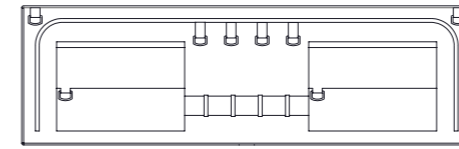

MoonBox 115

Standard

Adventure

MoonBox 115 angle 90°

MOON BOX ADVENTURE 115

Box volume: 116 l
Pocket volume: 29 l
Total volume: 145 l
Weight: 8,45 kg

Maximum self load

MoonBox 115 angle 100°

MOON BOX STANDARD 115

Box volume: 116 l
 Pocket volume: 29 l
 Total volume: 145 l
 Weight: 9,12 kg

MOON BOX ADVENTURE 115

Box volume: 116 l
 Pocket volume: 29 l
 Total volume: 145 l
 Weight: 8,75 kg

Maximum self load