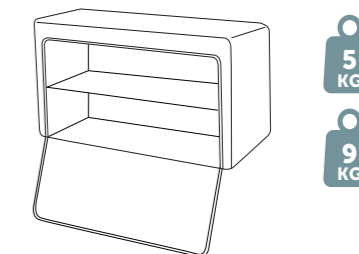

Maximum self load

Compatible car models:

RAM ProMaster (since 2013)
Fiat Ducato version III (since 2006)
Citroen Jumper version II (since 2006)
Peugeot Boxer version II (since 2006)