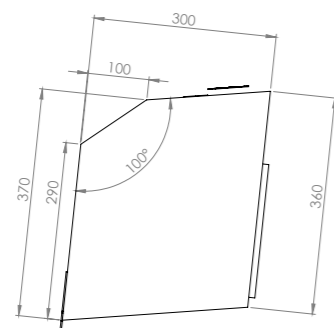

MoonBox 70

Standard

Adventure

MoonBox 70 angle 90°

MOON BOX ADVENTURE 70

Box volume: 71 l
Pocket volume: 17,75 l
Total volume: 88,75 l
Weight: 5,51 kg

Maximum self load

5 KG

12 KG

MoonBox 70 angle 100°

MOON BOX STANDARD 70

MOON BOX ADVENTURE 70

Box volume: 71 l
 Pocket volume: 17,75 l
 Total volume: 88,75 l
 Weight: 5,78 kg

Box volume: 71 l
 Pocket volume: 17,75 l
 Total volume: 88,75 l
 Weight: 5,23 kg