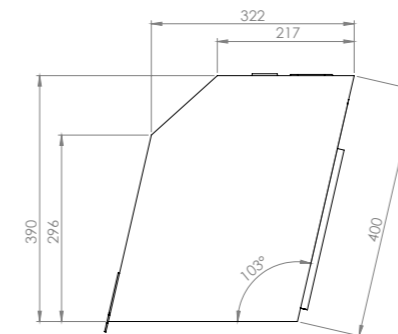

MoonBox 70 angle 100°

MOON BOX STANDARD 70

MOON BOX ADVENTURE 70

Box volume: 71 l
Pocket volume: 17,75 l
Total volume: 88,75 l
Weight: 5,78 kg

Box volume: 71 l
Pocket volume: 17,75 l
Total volume: 88,75 l
Weight: 5,23 kg

Maximum self load

5 KG
12 KG

Compatible car models:

MAN TGE since 2017
Volkswagen Crafter ver II since 2016, H2, H3

MoonBox 70 angle 103°

MOON BOX STANDARD 70

MOON BOX ADVENTURE 70

Box volume: 74 l
Pocket volume: 18,5 l
Total volume: 92,5 l
Weight: 5,78 kg

Box volume: 74 l
Pocket volume: 18,5 l
Total volume: 92,5 l
Weight: 6,22 kg

Maximum self load

5 KG
12 KG

Compatible car models:

RAM ProMaster (since 2013)
Fiat Ducato version III (since 2006)
Citroen Jumper version II (since 2006)
Peugeot Boxer version II (since 2006)