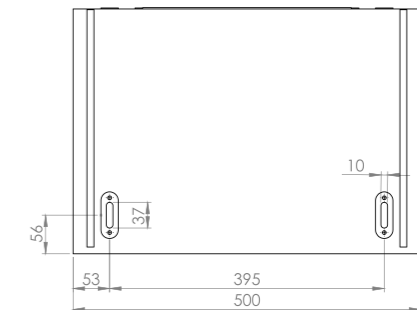

Available colours:

MoonBox Adventure 90

Size: 350x300x900 mm
Weight: 7,5 kg
Capacity: 118 l

Available colours:

MoonBox Adventure 115

Size: 350x300x1150 mm
Weight: 9 kg
Capacity: 150 l

Available colours:

MoonBox 50

Standard

Adventure

MoonBox 50 angle 90°

MOON BOX ADVENTURE 50

Box volume: 51 l
Pocket volume: 12,75 l
Total volume: 63,75 l
Weight: 4,21 kg

Maximum self load

5 KG
9 KG

MoonBox 50 angle 100°

MOON BOX STANDARD 50

Box volume: 51 l
 Pocket volume: 12,75 l
 Total volume: 63,75 l
 Weight: 4,52 kg

MOON BOX ADVENTURE 50

Box volume: 51 l
 Pocket volume: 12,75 l
 Total volume: 63,75 l
 Weight: 4,13 kg