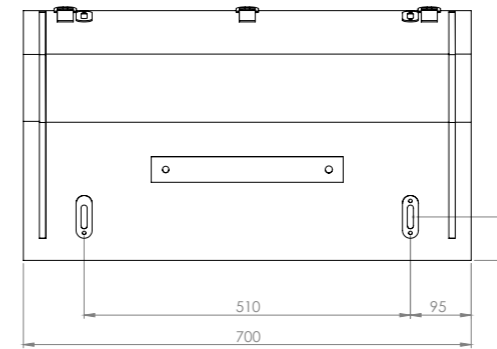

MoonBox 70 angle 100°

MOON BOX STANDARD 70

MOON BOX ADVENTURE 70

Box volume: 71 l
Pocket volume: 17,75 l
Total volume: 88,75 l
Weight: 5,78 kg

Box volume: 71 l
Pocket volume: 17,75 l
Total volume: 88,75 l
Weight: 5,23 kg

Maximum self load

5 KG
12 KG

Compatible car models:

MAN TGE since 2017
Volkswagen Crafter ver II since 2016, H2, H3

MoonBox 70 angle 103°

MOON BOX STANDARD 70

MOON BOX ADVENTURE 70

Box volume: 74 l
Pocket volume: 18,5 l
Total volume: 92,5 l
Weight: 5,78 kg

Box volume: 74 l
Pocket volume: 18,5 l
Total volume: 92,5 l
Weight: 6,22 kg

Maximum self load

5 KG
12 KG

Compatible car models:

RAM ProMaster (since 2013)
Fiat Ducato version III (since 2006)
Citroen Jumper version II (since 2006)
Peugeot Boxer version II (since 2006)