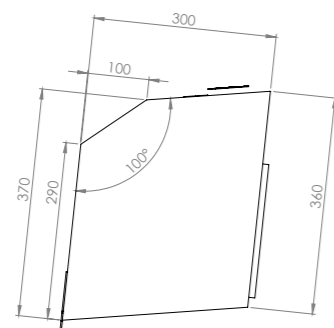

Size: 350x300x1150 mm
Weight: 9 kg
Capacity: 150 l

Available colours:

MoonBox Adventure

MoonBox Adventure 50

Size: 350x300x500 mm
Weight: 4,5 kg
Capacity: 64 l

Available colours:

MoonBox Adventure 70

Size: 350x300x700 mm
Weight: 6,0 kg
Capacity: 90 l

Available colours:

MoonBox Adventure 90

Size: 350x300x900 mm
Weight: 7,5 kg
Capacity: 118 l

Available colours:

MoonBox Adventure 115

Size: 350x300x1150 mm
Weight: 9 kg
Capacity: 150 l

Available colours:

MoonBox 50

Standard

Adventure

MoonBox 50 angle 90°

MOON BOX ADVENTURE 50

Box volume: 51 l
Pocket volume: 12,75 l
Total volume: 63,75 l
Weight: 4,21 kg

Maximum self load

5 KG
9 KG

MoonBox 50 angle 100°

MOON BOX STANDARD 50

Box volume: 51 l
 Pocket volume: 12,75 l
 Total volume: 63,75 l
 Weight: 4,52 kg

MOON BOX ADVENTURE 50

Box volume: 51 l
 Pocket volume: 12,75 l
 Total volume: 63,75 l
 Weight: 4,13 kg