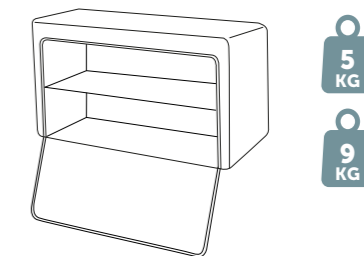

Maximum self load

Compatible car models:

Mercedes Sprinter 901
Mercedes Sprinter 902
Mercedes Sprinter 904 (until 2006)
Mercedes Sprinter 906
Mercedes Sprinter 907
Volkswagen Crafter (2007-2016)
Volkswagen LT (since 2016)
Volkswagen Transporter T5, T6, T6.1 to adapt