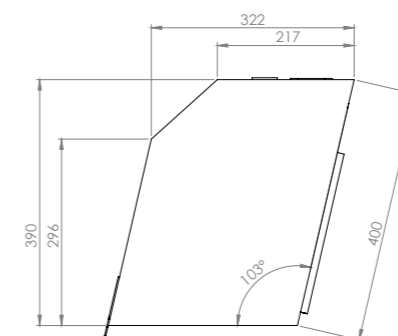

MOON BOX ADVENTURE 50

Box volume: 54 l
Pocket volume: 13,5 l
Total volume: 67,5 l
Weight: 4,96 kg