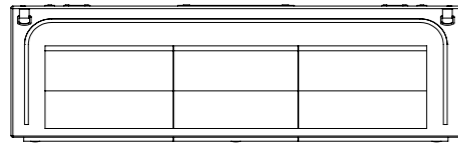

MOON BOX ADVENTURE 115

Box volume: 122 l
 Pocket volume: 30,5 l
 Total volume: 152,5 l
 Weight: 9,55 kg

Maximum self load

Compatible car models:

RAM ProMaster (since 2013)
 Fiat Ducato version III (since 2006)
 Citroen Jumper version II (since 2006)
 Peugeot Boxer version II (since 2006)

MoonBox 115 angle 108°

MOON BOX STANDARD 115

Box volume: 122 l
 Pocket volume: 30,5 l
 Total volume: 152,5 l
 Weight: 9,22 kg

MOON BOX ADVENTURE 115

Box volume: 122 l
 Pocket volume: 30,5 l
 Total volume: 152,5 l
 Weight: 8,63 kg

Maximum self load

MoonBox 115 angle 110°

MOON BOX STANDARD 115

Box volume: 116 l
 Pocket volume: 29 l
 Total volume: 145 l
 Weight: 9,12 kg

MOON BOX ADVENTURE 115

Box volume: 116 l
 Pocket volume: 29 l
 Total volume: 145 l
 Weight: 8,53 kg