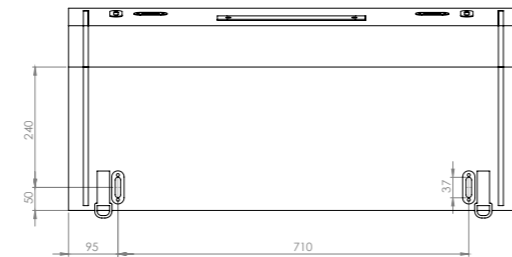

MoonBox 90

Standard

Adventure

MoonBox 90 angle 90°

MOON BOX ADVENTURE 90

Box volume: 91 l
Pocket volume: 22,75 l
Total volume: 113,75 l
Weight: 6,39 kg

Maximum self load

MoonBox 90 angle 100°

MOON BOX STANDARD 90

MOON BOX ADVENTURE 90

Box volume: 91 l
 Pocket volume: 22,75 l
 Total volume: 113,75 l
 Weight: 7,16 kg

Box volume: 91 l
 Pocket volume: 22,75 l
 Total volume: 113,75 l
 Weight: 6,69 kg