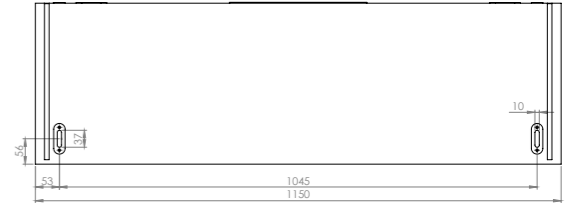

MoonBox 115

Standard

Adventure

MoonBox 115 angle 90°

MOON BOX ADVENTURE 115

Box volume: 116 l
Pocket volume: 29 l
Total volume: 145 l
Weight: 8,45 kg

Maximum self load

MoonBox 115 angle 100°

MOON BOX STANDARD 115

Box volume: 116 l
 Pocket volume: 29 l
 Total volume: 145 l
 Weight: 9,12 kg

MOON BOX ADVENTURE 115

Box volume: 116 l
 Pocket volume: 29 l
 Total volume: 145 l
 Weight: 8,75 kg

Maximum self load