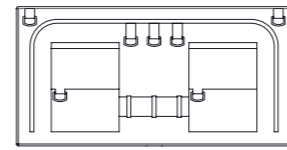

MoonBox 70

Standard

Adventure

MoonBox 70 angle 90°

MOON BOX ADVENTURE 70

Box volume: 71 l
Pocket volume: 17,75 l
Total volume: 88,75 l
Weight: 5,51 kg

Maximum self load

5 KG

12 KG

MoonBox 70 angle 100°

MOON BOX STANDARD 70

MOON BOX ADVENTURE 70

Box volume: 71 l
 Pocket volume: 17,75 l
 Total volume: 88,75 l
 Weight: 5,78 kg

Box volume: 71 l
 Pocket volume: 17,75 l
 Total volume: 88,75 l
 Weight: 5,23 kg