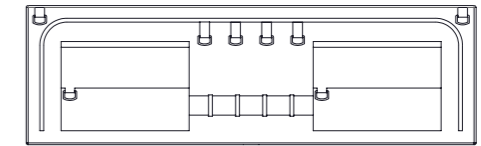

MOON BOX ADVENTURE 115

Box volume: 122 l
Pocket volume: 30,5 l
Total volume: 152,5 l
Weight: 9,55 kg