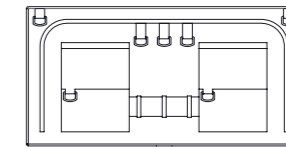

MoonBox 70 angle 103°

MOON BOX STANDARD 70

MOON BOX ADVENTURE 70

Box volume: 74 l
Pocket volume: 18,5 l
Total volume: 92,5 l
Weight: 5,78 kg

Box volume: 74 l
Pocket volume: 18,5 l
Total volume: 92,5 l
Weight: 6,22 kg