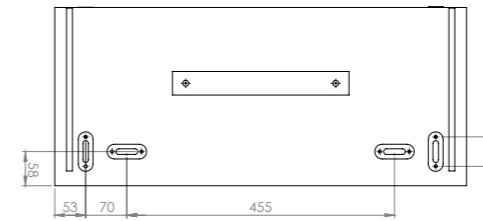

MoonBox 70

Standard

Adventure

MoonBox 70 angle 90°

MOON BOX ADVENTURE 70

Box volume: 71 l
Pocket volume: 17,75 l
Total volume: 88,75 l
Weight: 5,51 kg

Maximum self load

5 KG

12 KG

MoonBox 70 angle 100°

MOON BOX STANDARD 70

MOON BOX ADVENTURE 70

Box volume: 71 l
 Pocket volume: 17,75 l
 Total volume: 88,75 l
 Weight: 5,78 kg

Box volume: 71 l
 Pocket volume: 17,75 l
 Total volume: 88,75 l
 Weight: 5,23 kg