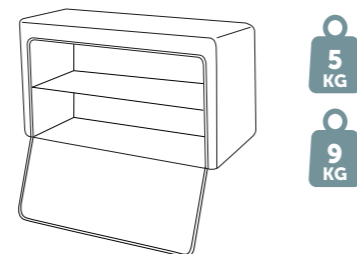

Maximum self load

Compatible car models:

MAN TGE since 2017
Volkswagen Crafter ver II since 2016 H2, H3