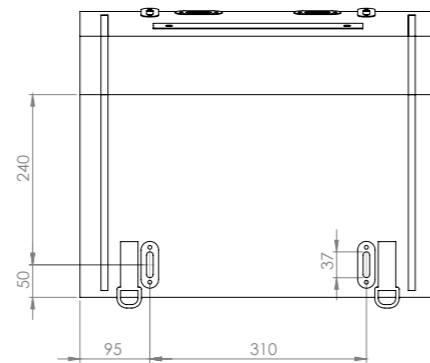

Available colours:

MoonBox Adventure 90

Size: 350x300x900 mm
Weight: 7,5 kg
Capacity: 118 l

Available colours:

MoonBox Adventure 115

Size: 350x300x1150 mm
Weight: 9 kg
Capacity: 150 l

Available colours:

MoonBox 50

Standard

Adventure

MoonBox 50 angle 90°

MOON BOX ADVENTURE 50

Box volume: 51 l
Pocket volume: 12,75 l
Total volume: 63,75 l
Weight: 4,21 kg

Maximum self load

5 KG
9 KG

MoonBox 50 angle 100°

MOON BOX STANDARD 50

Box volume: 51 l
 Pocket volume: 12,75 l
 Total volume: 63,75 l
 Weight: 4,52 kg

MOON BOX ADVENTURE 50

Box volume: 51 l
 Pocket volume: 12,75 l
 Total volume: 63,75 l
 Weight: 4,13 kg