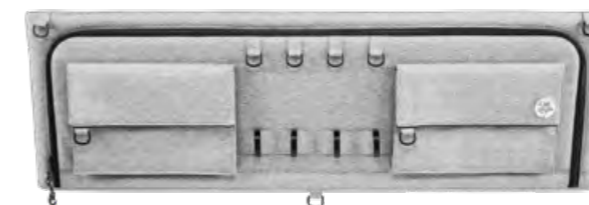

Size: 350x300x1150 mm
Weight: 9 kg
Capacity: 150 l

Available colours:

MoonBox Adventure

MoonBox Adventure 50

Size: 350x300x500 mm
Weight: 4,5 kg
Capacity: 64 l

Available colours:

MoonBox Adventure 70

Size: 350x300x700 mm
Weight: 6,0 kg
Capacity: 90 l

Available colours:

MoonBox Adventure 90

Size: 350x300x900 mm
Weight: 7,5 kg
Capacity: 118 l

Available colours:

MoonBox Adventure 115

Size: 350x300x1150 mm
Weight: 9 kg
Capacity: 150 l

Available colours:

MoonBox 50