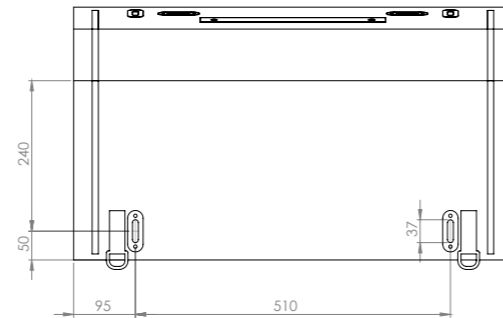

MoonBox 70

Standard

Adventure

MoonBox 70 angle 90°

MOON BOX ADVENTURE 70

Box volume: 71 l
Pocket volume: 17,75 l
Total volume: 88,75 l
Weight: 5,51 kg

Maximum self load

5 KG

12 KG

MoonBox 70 angle 100°

MOON BOX STANDARD 70

MOON BOX ADVENTURE 70

Box volume: 71 l
 Pocket volume: 17,75 l
 Total volume: 88,75 l
 Weight: 5,78 kg

Box volume: 71 l
 Pocket volume: 17,75 l
 Total volume: 88,75 l
 Weight: 5,23 kg